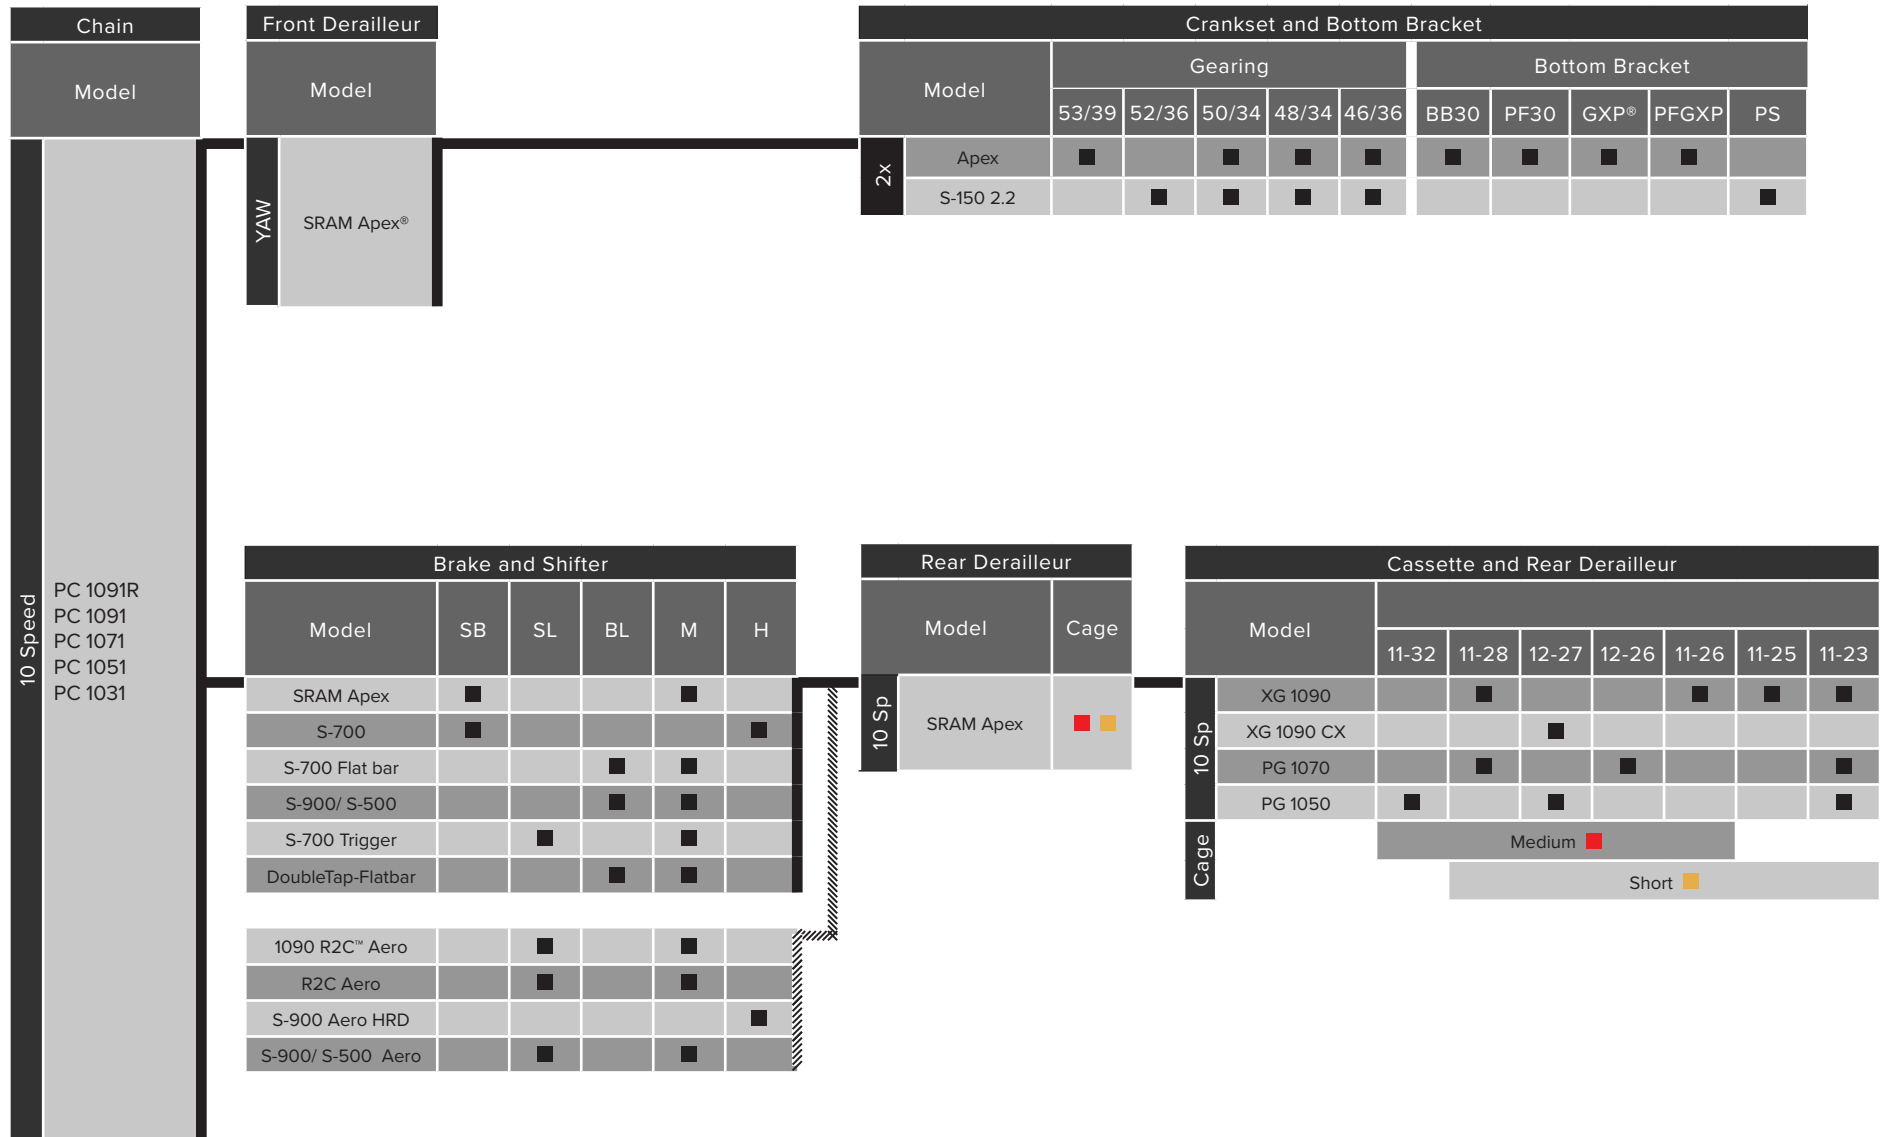

***SRAM***<sup>®</sup>

2018 Road  
Components

Compatibility  
Map

# 2x11 Road Compatibility

# 1x11 Road Compatibility

# 2x10 Road Compatibility