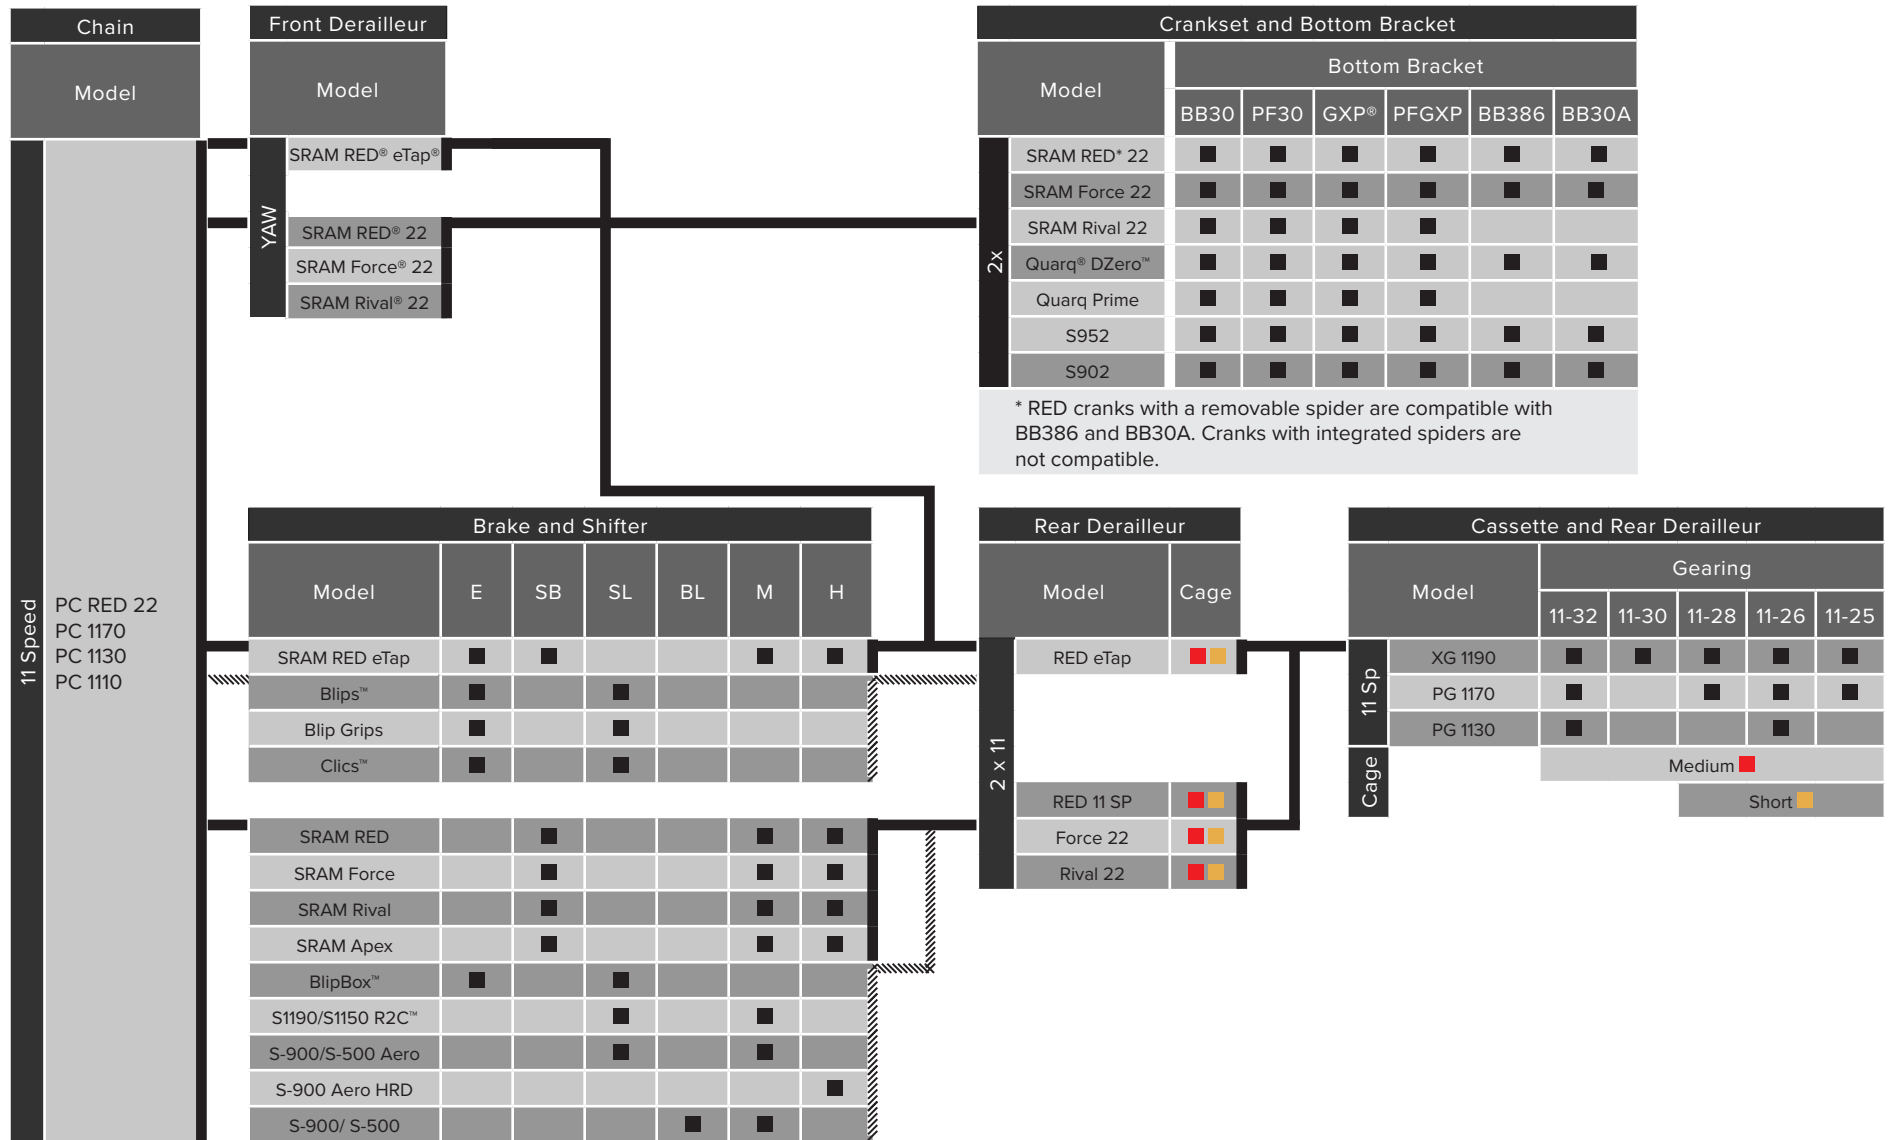

***SRAM***<sup>®</sup>

2018 Road  
Components

Compatibility  
Map

# 2x11 Road Compatibility

# 1x11 Road Compatibility

# 2x10 Road Compatibility